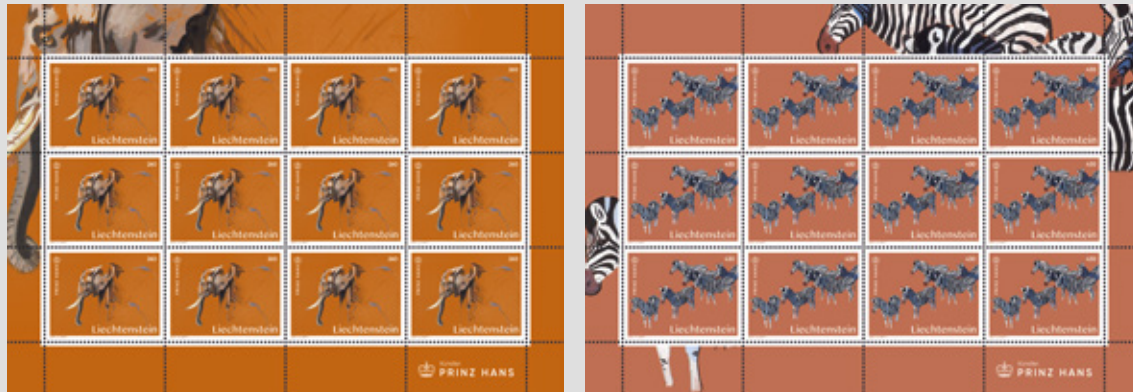

221.08.20 mint ** CHF 82.80   221.08.21 cancelled ☉ CHF 82.80