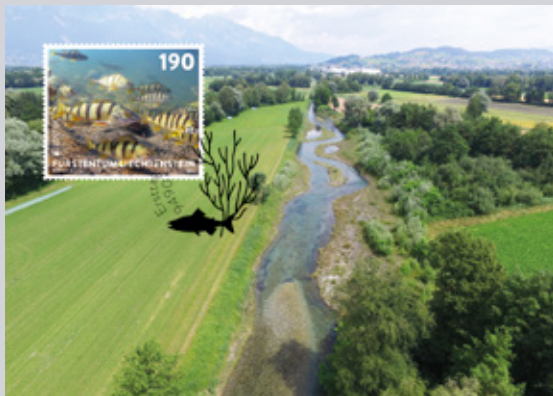

Official stamp issue of the Principality of Liechtenstein

224.06.62 MK 551 CHF 5.80

Issue	Europa – Underwater Fauna & Flora
Face value/subject	CHF 1.90 St. Katrinabrunna CHF 1.90 Perch
Stamp format	43.334 x 36.667 mm
Perforation	12 ¼ x 12 ¼
Sheet format	171 x 120 mm
Design	Rainer Kühnis, Vaduz
Printing	4-colour offset CMYK Gutenberg AG, Schaan
Paper	Stamp paper FSC 110 g/m² gummed
Quantity	34 000

The 40th anniversary of the introduction of women's suffrage in the Principality of Liechtenstein is being celebrated with a variety of activities. With the embroidered special stamp "The Cross – a Powerful Symbol" (face value: CHF 9.50) specially designed for this occasion, we are also making a contribution to this politically significant event.

Up until 1984, women in Liechtenstein were excluded from the right to vote in national elections. Their wish to vote failed at the ballot box in 1971 and 1973. Three years later, the Landtag passed a law that enabled women to vote at a local level. The voters of

the capital of Vaduz introduced this in the same year and other municipalities followed suit over time. In 1981, 24 committed women launched the "Sleeping Beauty Campaign". Through their persistent activities such as effective public relations work, talks with the Government and parliamentarians and a campaign at the Council of Europe in Strasbourg, their wish to vote finally succeeded in 1984. Two years later, women across the country were allowed to put their own crosses on the ballot paper for the first time and also stand for election themselves. One female candidate immediately made the leap into the then Landtag consisting of 15 members.