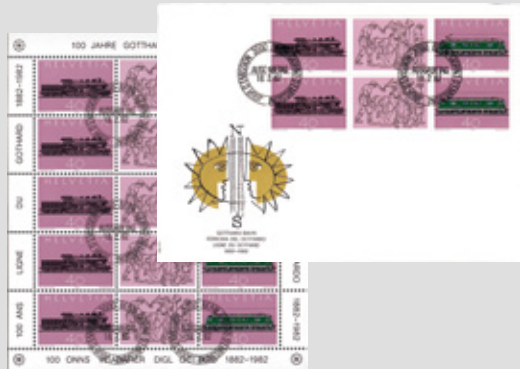

100 years of the Gotthard Railway line (1982)
MiNr. 1214-1215
E982.02.051 Miniature sheet ☉ and Series on FDC **CHF 10.00**