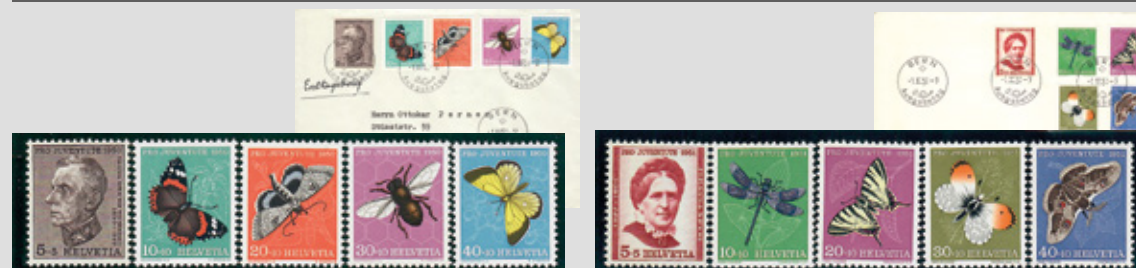

Pro Juventute

Portrait of Theophil Sprecher von Bernegg and insect pictures (1950) MiNr. 550-554
CH150.09.30 Series mint ** CHF 10.00
CH150.09.31 Series cancelled ☉ CHF 14.00
CH150.09.40 Block of four series mint ** CHF 40.00
CH150.09.41 Block of four series cancelled ☉ CHF 70.00
CH150.09.52 Series on first day cover - FDC CHF 180.00

Portrait of Johanna Spyri and insect pictures (1951) MiNr. 561-565
CH151.03.30 Series mint ** CHF 10.00
CH151.03.31 Series cancelled ☉ CHF 14.00
CH151.03.40 Block of four series mint ** CHF 40.00
CH151.03.41 Block of four series cancelled ☉ CHF 60.00
CH151.03.52 Series on first day cover - FDC CHF 160.00