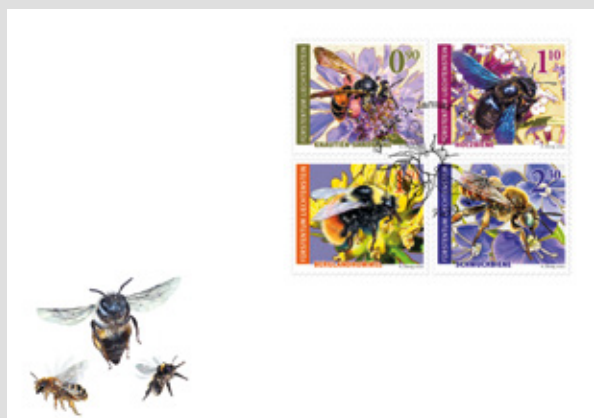

222.02.52 FDC CHF 7.10