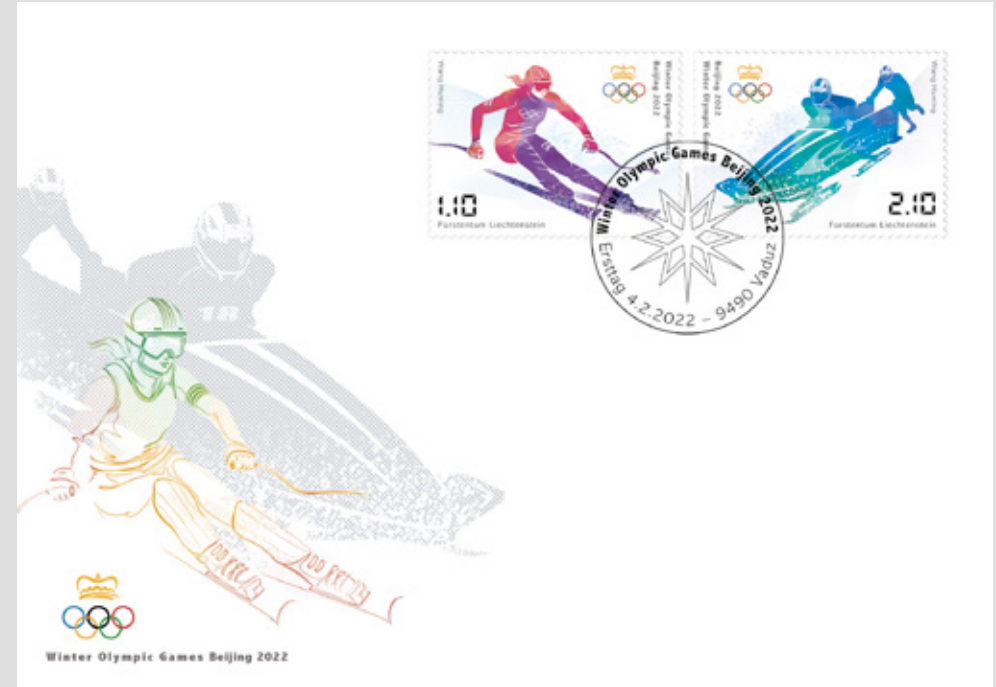

Official stamp issue of the Principality of Liechtenstein

China's capital Beijing will host the 2022 Winter Olympics, making it the first city in the world to host both a summer and winter edition of the Olympic Games. From 4 to 20 February 2022, a total of 109 competitions in seven Olympic disciplines will take place at the three venues Beijing, Yangqing and Zhangjiakou.

In keeping with tradition, the Philately commissioned an artist from the host country to design the Olympic stamps. Huming Wang designed the two special stamps "Skiing" (face value: CHF 1.10) and "Two-man Bobsleigh" (face value: CHF 2.10), each of

which was produced by applying high-relief and foil embossing. The laser foil used for both motifs makes the snow shimmer accordingly.

In the history of the Olympic Games, there are now five athletes who have stood on the podium in various disciplines at summer and winter games. The youngest athlete in this exclusive circle is the American Lauryn William. She won gold in the 100-metre relay in London 2012, silver in the 100 metres in Athens 2004 and a silver medal in bobsleigh in Sochi 2014.

222.03.52 FDC CHF 4.20