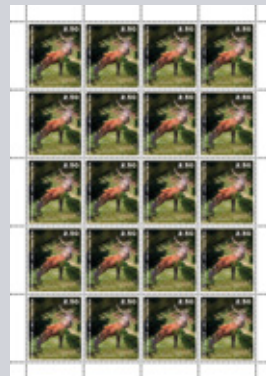

224.01.51 FDC/U1 CHF 10.60