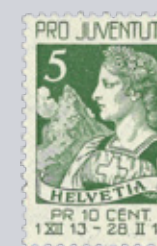

Joint issue with Austria: Friedrich von Amerling - Sunk in dreams - II (2006) Special stamp
MiNr. 1402 and AT MiNr. 2574 imperforate
E981.01.014 Stamps mint ** **CHF 300.00**

Pro Juventute - Helvetia with Matterhorn (1913)
MiNr. 117 - Helvetia
CH113.01.01 Stamp mint ** CHF 9.00
CH113.01.01g Stamp cancelled ☉ CHF 9.00
CH113.01.40 Block of four mint ** CHF 33.00