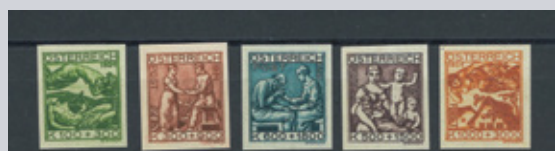

Artists in need - tuberculosis care (1924) ANK-Nr. 442-446 imperforate
AT124.01.30U Series mint ** CHF 500.00