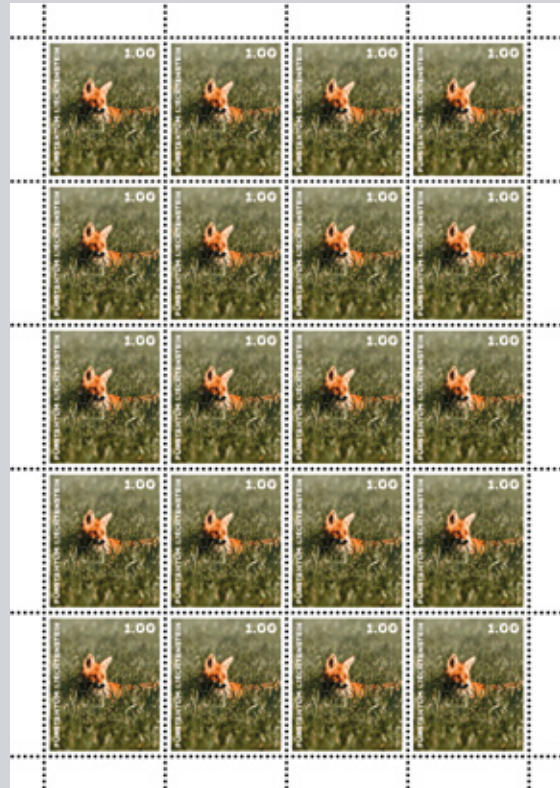

224.01.20 mint ** CHF 132.00 224.01.21 cancelled © CHF 132.00