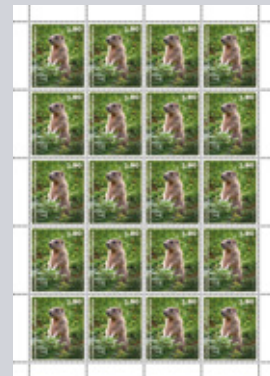

224.01.20 mint ** CHF 132.00 224.01.21 cancelled © CHF 132.00